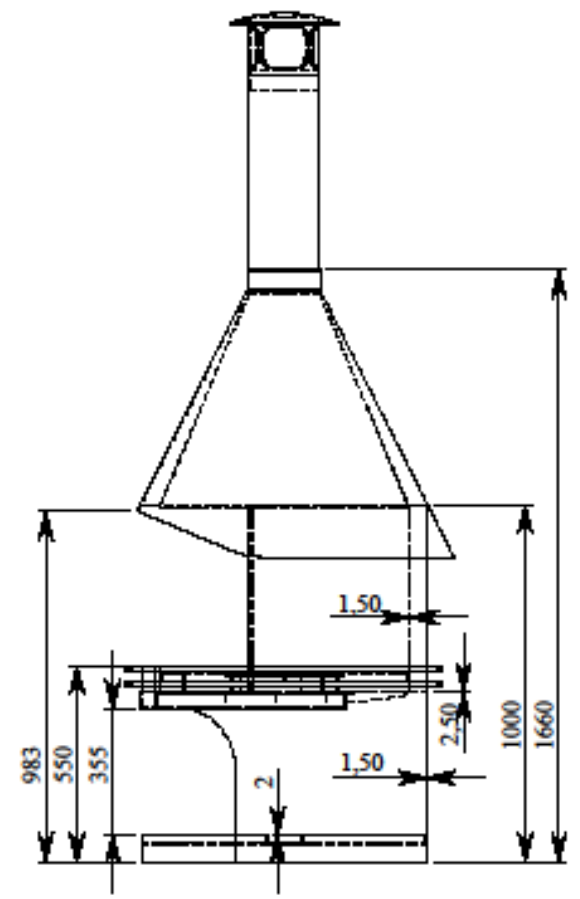

Outdoor fireplace XL

Weight : XL = 110 kg