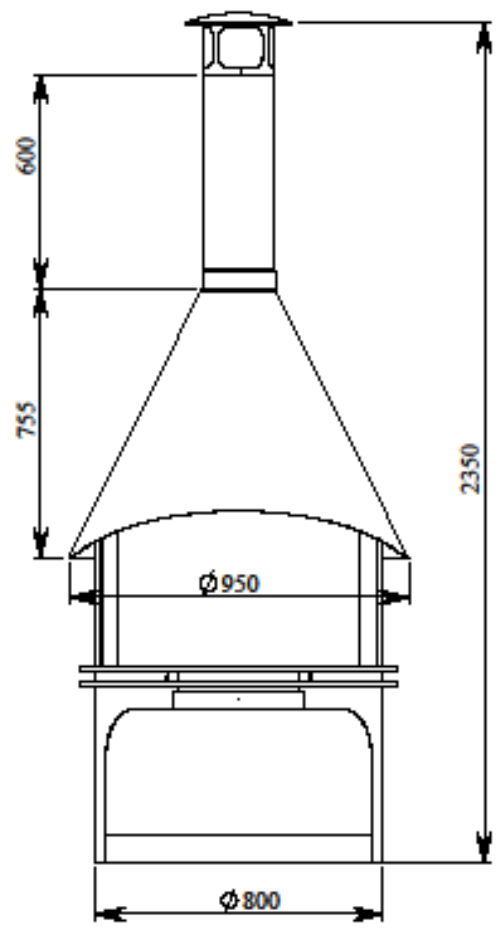

Outdoor fireplace XL

Weight : XL = 110 kg