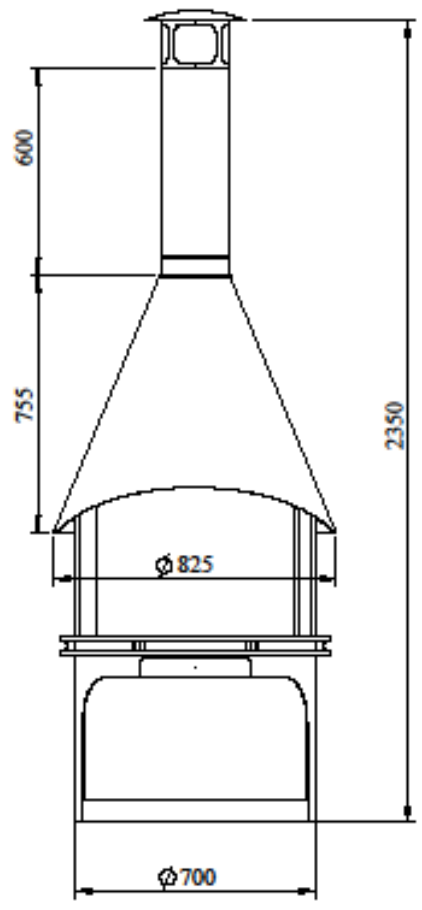

Outdoor fireplace L

Weight : L = 110 kg