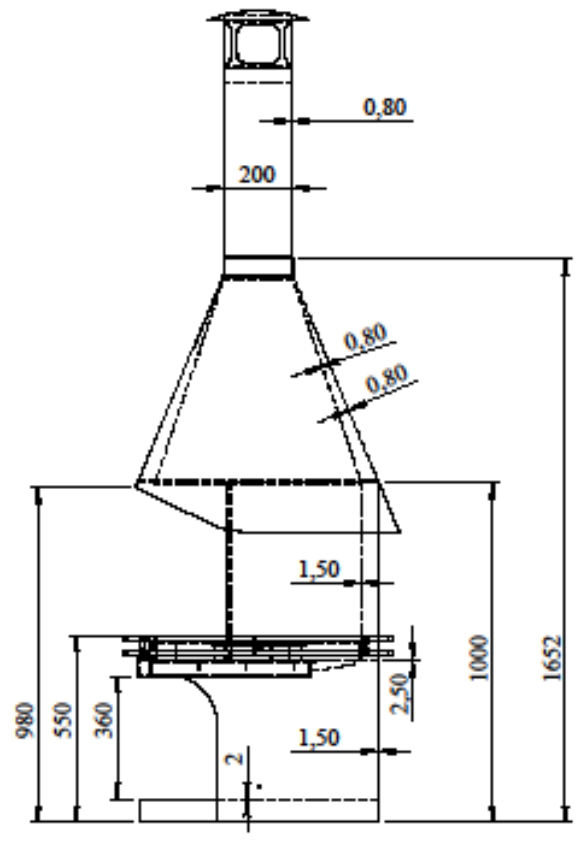

Outdoor fireplace L

Weight : L = 110 kg